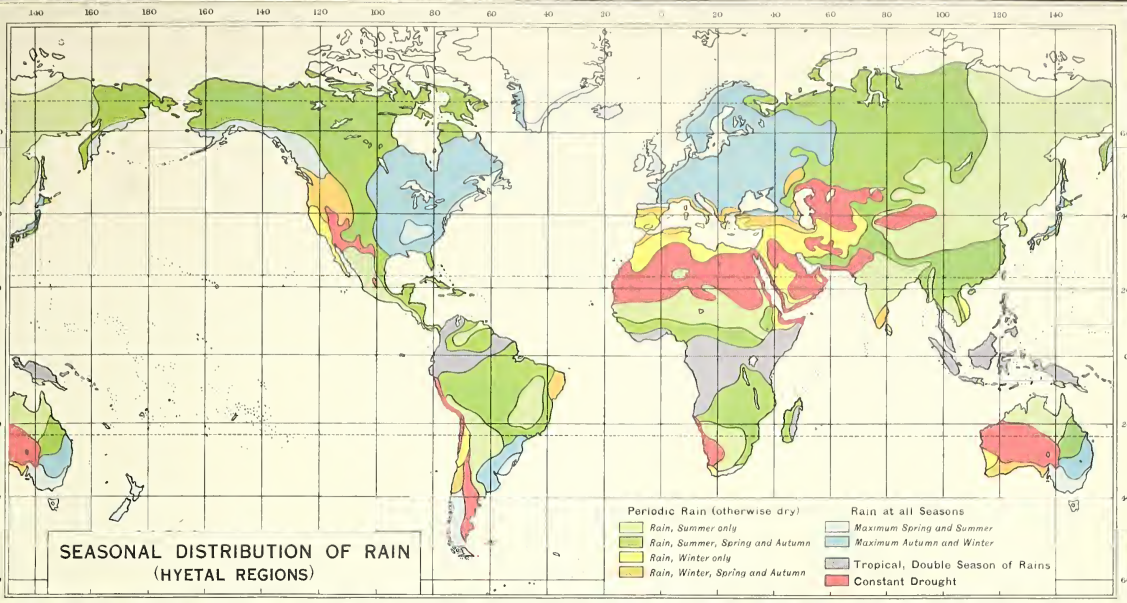

MAGNETIC VARIATION, 1932

■ West of True North
■ East of True North

Note to Ocean Currents

Warm Currents Cold Currents
 direction of the currents is shown by the arrows.
 thickness of the arrows indicates by the number of strokes
 mean speed of the water drift in an hour.
 thick strokes above indicate the number of nautical miles.
 thin strokes below indicate the number of quarters of a mile.
 → 1 mile → 2 miles → 3 miles
 → 1/4 → 2/4 → 3/4

Note to Monsoon Drifts

In the Indian Ocean, the China Sea and the West Coast of Mexico and Central America, the currents change with the Monsoons. The simple arrows → show the S.W. and S.E. Monsoon Drift during the Northern Summer. The arrows marked thus ← → show the N.W. and N.E. Monsoon Drift during the Northern Winter. Limit of Floating Ice Limit of Pack Ice
 Sea-Weed